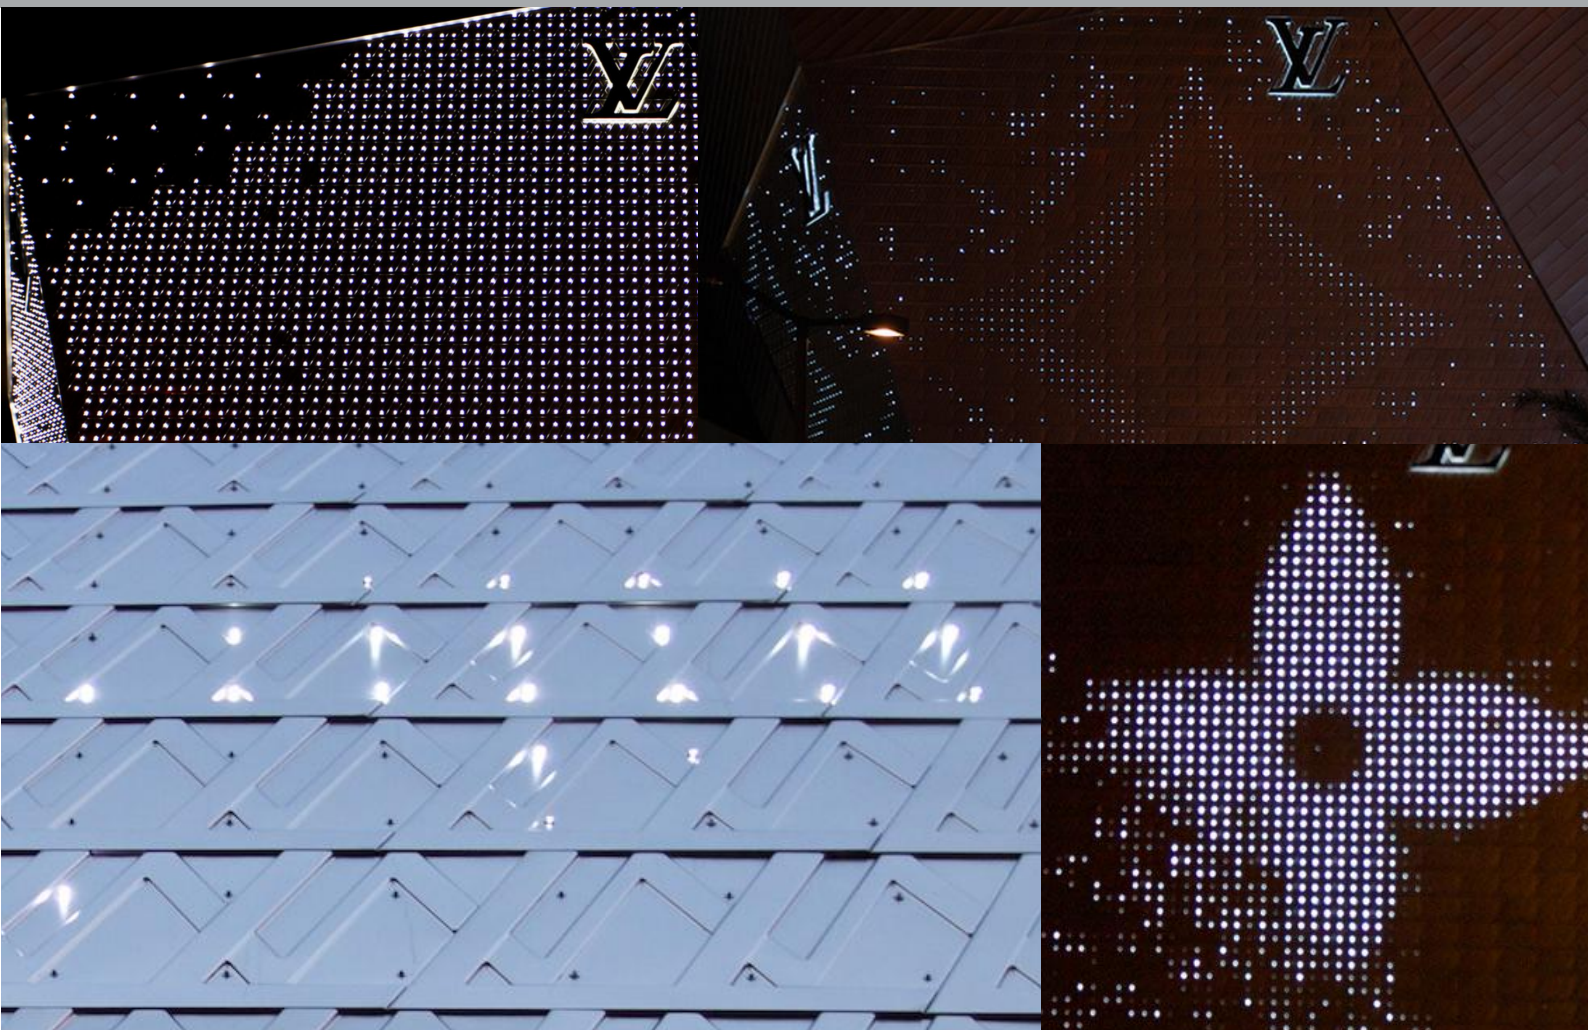

Project Category
Bespoke Facade Design

Completion
2010

Architects
Gertler & Wente Architects LLP | NY

Lighting Design
Elisha Griego | LA

Louis Vuitton | Facade

KiboWorks
Custom LED Technology

9580 Oak Avenue Parkway
Suite 7-211 | Folsom | CA 95630
916-988-8921