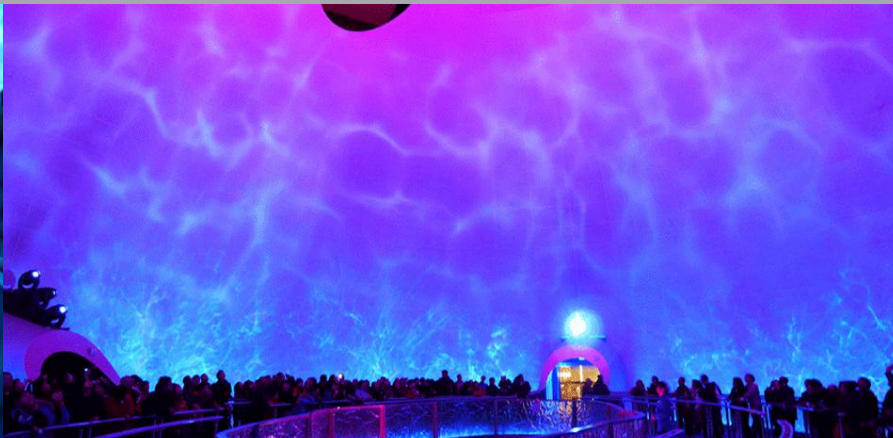

## City of Dreams | Facade

**KiboWorks**  
Custom LED Technology

KiboWorks Custom LED Technology.  
9580 Oak Avenue Parkway  
Suite 7-211 | Folsom | CA 95630

Tel: (+1) 916 9888921  
Contact: John@kiboworks.com