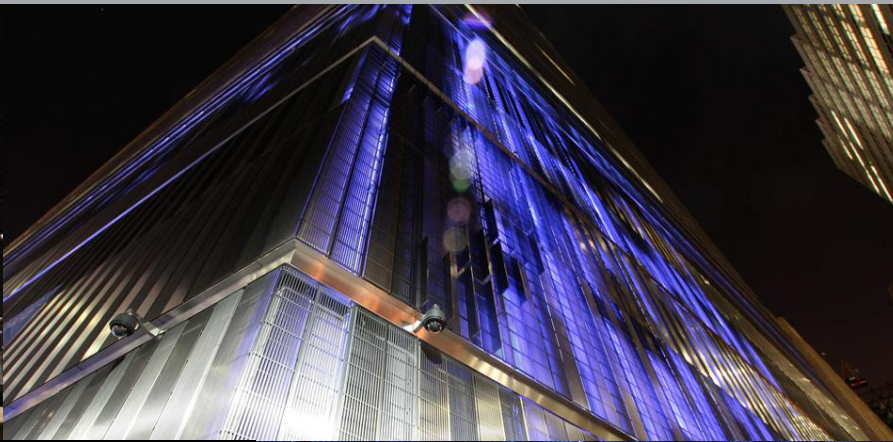

KiboWorks
Custom LED Technology

KiboWorks Custom LED Technology.
9580 Oak Avenue Parkway
Suite 7-211 | Folsom | CA 95630

Tel: (+1) 916 9888921
Contact: John@kiboworks.com

KiboWorks products are custom designed and manufactured to project order or tenders.

KiboWorks, TeamKibo,
KiboVision, KiboMenu,
The Translator
Are Trademarks of KiboWorks.